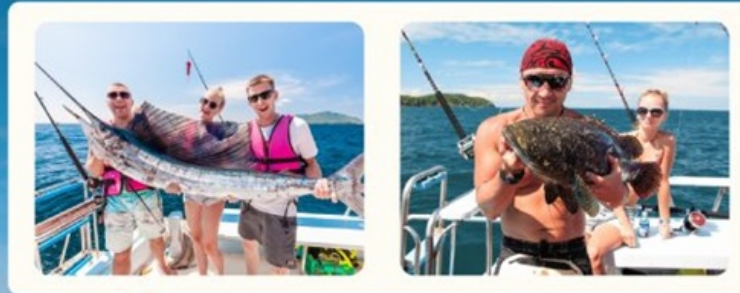

### PROGRAM ONE DAY TRIP

**NKP05 FULL DAY TRIP**

08.30 am.-04.00 pm.

# GAME FISHING

TROLLING & SPINNING  
BY FISHING BOAT